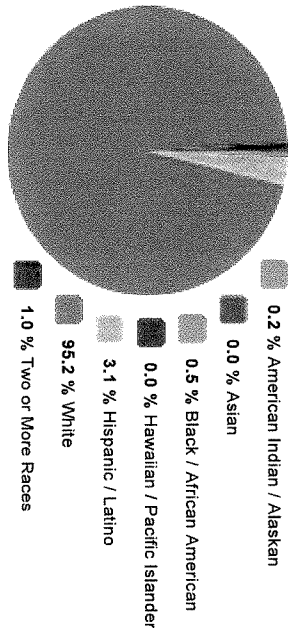

STUDENT DEMOGRAPHICS

Limited English proficiency

1 %

Low-income

63 %

Students eligible to receive special education

16 %

Other Demographics