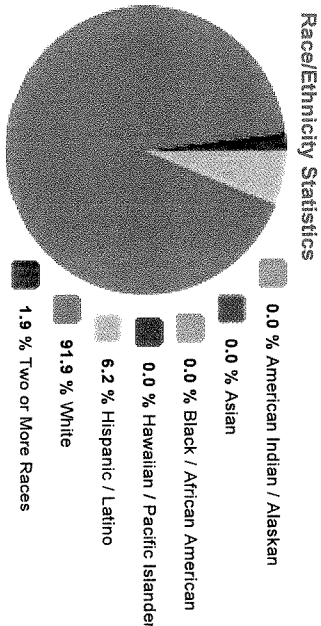

STUDENT DEMOGRAPHICS

Limited English proficiency

1 %

Low-income

60 %

Students eligible to receive special education

14 %

Other Demographics